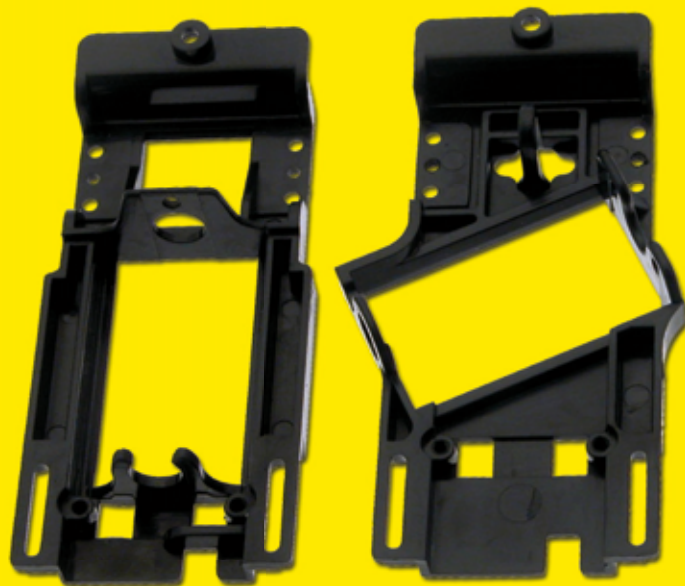

UNIVERSAL CHASIS MONTECARLO

REF.: MSC-0500

- **FULL ADJUSTABLE CHASIS**
- **BODY MOUNTING READY TO USE IN ALL MSC CARS**
- **READY TO FIT WITH SEVERAL MODELS ON THE MARKET**
- **INLINE AND ANGLEWINDER MOTOR MOUNT OPTIONS**
- **WHEELBASE VALID FROM 63MM TO 95MM**
- **LONG CAN MOTORS OR FLAT MOTORS ALLOWED**
- **3 SWING ARM LENGTHS**
- **2 FIX GUIDE OPTIONS**
- **2 REAR AXLE MOUNTING HEIGHTS**
- **FULL FRONT AND REAR AXLE FLOOR DISTANCE ADJUSTMENTS**
- **ACTIVE SUSPENSION SYSTEM ON ALL AXLES**
- **TRACTION PULLEY FOR 4X4 WHEELDRIVE**
- **LOW FRICTION BRASS BUSHINGS**
- **WITH OR WITHOUT MAGNET RACING**

www.msc-competicion.com

MG METRO 6R4

MONTECARLO CHASIS ASSEMBLED.

FORD RS 200

MONTECARLO CHASIS ASSEMBLED.

SUBARU WRC'98

MONTECARLO CHASIS ASSEMBLED

+ NEW CHASIS COMPATIBLE WITH SLOT.IT MOTOR MOUNTS.