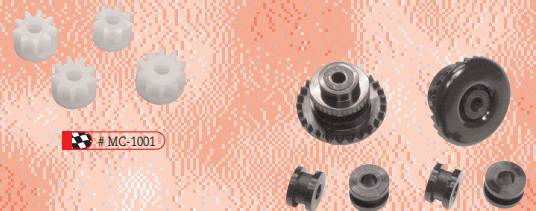

MC-0001

SLOT CARS 1:32 SCALE

Ref.	Description	Qty. Each
# MC-9704	F - 275 P "Yellow"	1
# MC-9705	F - 275 P "White"	1
# MC-9906	CHAPARRAL 2 #66 "White"	1
# MC-9911	SHELBY COBRA 427 "Metallic Blue"	1
# MC-9917	CHAPARRAL 2 #65 "White"	1
# MC-9918	SHELBY COBRA 427 Targa Florio'64	1
• # MC-0001	LEGENDS: CARROL SHELBY FIGURE + CAR	1 -Limited Ed.-
• # MC-0002	SHELBY COBRA 427 SC "Red Racing"	1
• # MC-0003	TOYOTA CELICA LB TURBO Gr. 5 #68	1
• # MC-0004	SHELBY COBRA 427 SC "40 th. Anniversary"	1 -Limited Ed.-
• # MC-0005	SHELBY COBRA 427 SC "Team Shelby Replica" #00	1
• # MC-0006	TOYOTA CELICA LB TURBO Gr. 5 #1	1
• # MC-0007	TOYOTA CELICA LB TURBO Gr. 5 #56	1
• # MC-0006	LEGENDS: JIM HALL FIGURE + CAR	1 -Limited Ed.-

Car Spare Parts

- Service and spare parts for cars are available separately.

MC-1001

MC-1002

MOTORS, PINIONS & CROWNS

Ref.	Description	Qty. Each
# MC-1001	INLINE PINION SET (8 + 2 x 9 + 10 tooth)	1
# MC-1002	CROWN GEAR WITH 2 AXLE BEARINGS (Fits rear axle for Chaparral, Cobra, F-275P & IndyCar)	1
# MC-1003	MOTOR S4 - 12 VOLTS - (Fits all cars)	1
# MC-1004	MOTOR DRIVESHAFT SET FOR COBRA (Complete unit with spring, bearing and pinion)	1
# MC-1005	MOTOR ADAPTER FOR INDYCAR (Front and Rear)	1
# MC-1006	MOTOR ADAPTER TO FIT PLAFIT CHEETAH & FOX OR, CLUBMAN SUPERSPORT & TURBOFIRE ENGINES INTO S4 BRACKET OR INLINE CHASSIS	1
• # MC-1007	SIDEWINDER PINION SET (Pinion & spur gear)	1