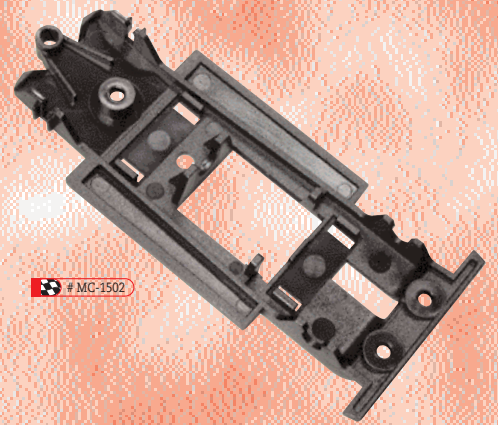

Car Spare Parts

- Service and spare parts for cars are available separately.

MC-1001

MC-1002

MOTORS, PINIONS & CROWNS

Ref.	Description	Qty. Each
# MC-1001	INLINE PINION SET (8 + 2 x 9 + 10 tooth)	1
# MC-1002	CROWN GEAR WITH 2 AXLE BEARINGS (Fits rear axle for Chaparral, Cobra, F-275P & IndyCar)	1
# MC-1003	MOTOR S4 - 12 VOLTS - (Fits all cars)	1
# MC-1004	MOTOR DRIVESHAFT SET FOR COBRA (Complete unit with spring, bearing and pinion)	1
# MC-1005	MOTOR ADAPTER FOR INDYCAR (Front and Rear)	1
# MC-1006	MOTOR ADAPTER TO FIT PLAFIT CHEETAH & FOX OR, CLUBMAN SUPERSPORT & TURBOFIRE ENGINES INTO S4 BRACKET OR INLINE CHASSIS	1
• # MC-1007	SIDEWINDER PINION SET (Pinion & spur gear)	1

MC-1003

MC-1004

MC-1005

MC-1006

• New Items for 2003. Pictures show preproduction model.

CHASSIS

Ref.	Description	Qty. Each
# MC-1501	CHASSIS FOR F-275P	1
# MC-1502	CHASSIS FOR CHAPARRAL	1
# MC-1503	CHASSIS FOR COBRA	1
● # MC-1504	CHASSIS FOR CELICA Gr. 5	1

MC-1502

FRONT & REAR AXLES

Ref.	Description	Qty. Each
# MC-2001	FRONT AXLE ASSEMBLY FOR F-275P	1
# MC-2002	REAR AXLE ASSEMBLY FOR F-275P	1
# MC-2003	FRONT AXLE ASSEMBLY FOR INDYCAR - S4 (Complete steering unit with guide)	1
# MC-2004	REAR AXLE ASSEMBLY FOR INDYCAR - S4	1
# MC-2005	FRONT AXLE ASSEMBLY FOR CHAPARRAL	1
# MC-2006	REAR AXLE ASSEMBLY FOR CHAPARRAL	1
# MC-2007	FRONT AXLE ASSEMBLY FOR COBRA	1
# MC-2008	REAR AXLE ASSEMBLY FOR COBRA	1
● # MC-2009	FRONT AXLE FOR CELICA Gr. 5	1
● # MC-2010	REAR AXLE FOR CELICA Gr. 5	1