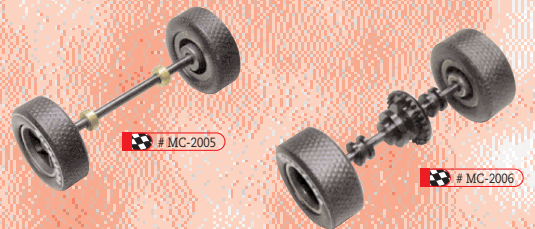

Car Spare Parts

- Service and spare parts for cars are available separately.

MC-1001

MC-1002

MOTORS, PINIONS & CROWNS

Ref.	Description	Qty. Each
# MC-1001	INLINE PINION SET (8 + 2 x 9 + 10 tooth)	1
# MC-1002	CROWN GEAR WITH 2 AXLE BEARINGS (Fits rear axle for Chaparral, Cobra, F-275P & IndyCar)	1
# MC-1003	MOTOR S4 - 12 VOLTS - (Fits all cars)	1
# MC-1004	MOTOR DRIVESHAFT SET FOR COBRA (Complete unit with spring, bearing and pinion)	1
# MC-1005	MOTOR ADAPTER FOR INDYCAR (Front and Rear)	1
# MC-1006	MOTOR ADAPTER TO FIT PLAFIT CHEETAH & FOX OR, CLUBMAN SUPERSPORT & TURBOFIRE ENGINES INTO S4 BRACKET OR INLINE CHASSIS	1
• # MC-1007	SIDEWINDER PINION SET (Pinion & spur gear)	1

MC-1003

MC-1004

MC-1005

MC-1006

• New Items for 2003. Pictures show preproduction model.

CHASSIS

Ref.	Description	Qty. Each
# MC-1501	CHASSIS FOR F-275P	1
# MC-1502	CHASSIS FOR CHAPARRAL	1
# MC-1503	CHASSIS FOR COBRA	1
● # MC-1504	CHASSIS FOR CELICA Gr. 5	1

MC-1502

FRONT & REAR AXLES

Ref.	Description	Qty. Each
# MC-2001	FRONT AXLE ASSEMBLY FOR F-275P	1
# MC-2002	REAR AXLE ASSEMBLY FOR F-275P	1
# MC-2003	FRONT AXLE ASSEMBLY FOR INDYCAR - S4 (Complete steering unit with guide)	1
# MC-2004	REAR AXLE ASSEMBLY FOR INDYCAR - S4	1
# MC-2005	FRONT AXLE ASSEMBLY FOR CHAPARRAL	1
# MC-2006	REAR AXLE ASSEMBLY FOR CHAPARRAL	1
# MC-2007	FRONT AXLE ASSEMBLY FOR COBRA	1
# MC-2008	REAR AXLE ASSEMBLY FOR COBRA	1
● # MC-2009	FRONT AXLE FOR CELICA Gr. 5	1
● # MC-2010	REAR AXLE FOR CELICA Gr. 5	1